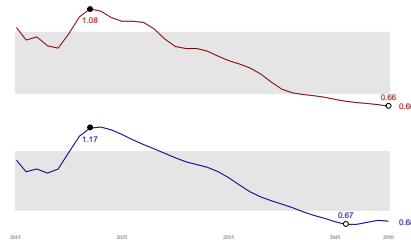

High Climate – Medium Development