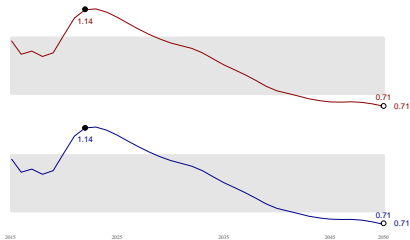

Shallow Demersal Fish

Dry Wet

High Climate – Low Development