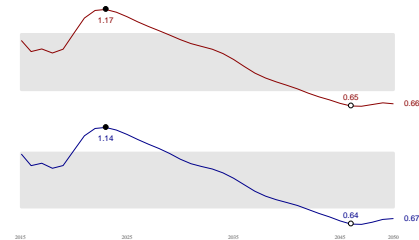

High Climate – High Development